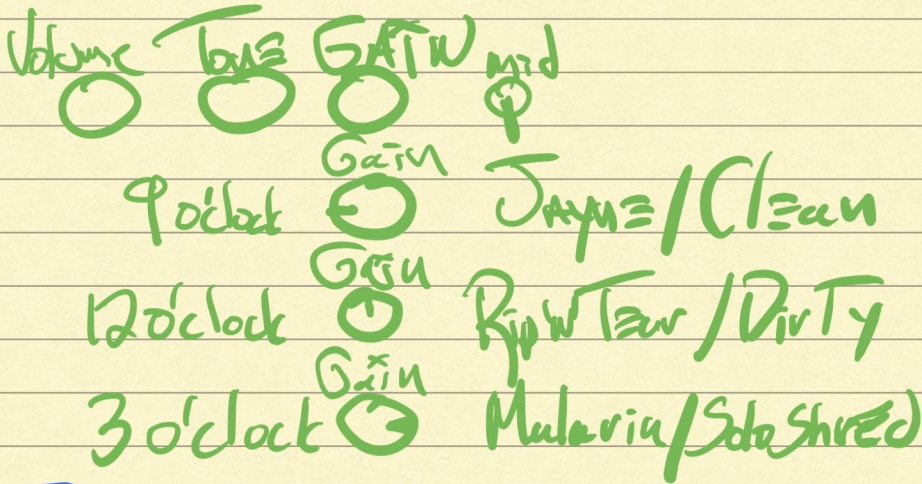

# SVI Cocked Zoid Tractor Signature Pedal Users MANUAL!!!

1. Plug it in
2. Turn it up
3. Turn it loose

These settings work BEST  
when plugged into a clean amp  
or into the effects return or  
power Amp section of your  
Amplifier

Rock n Roll ☺